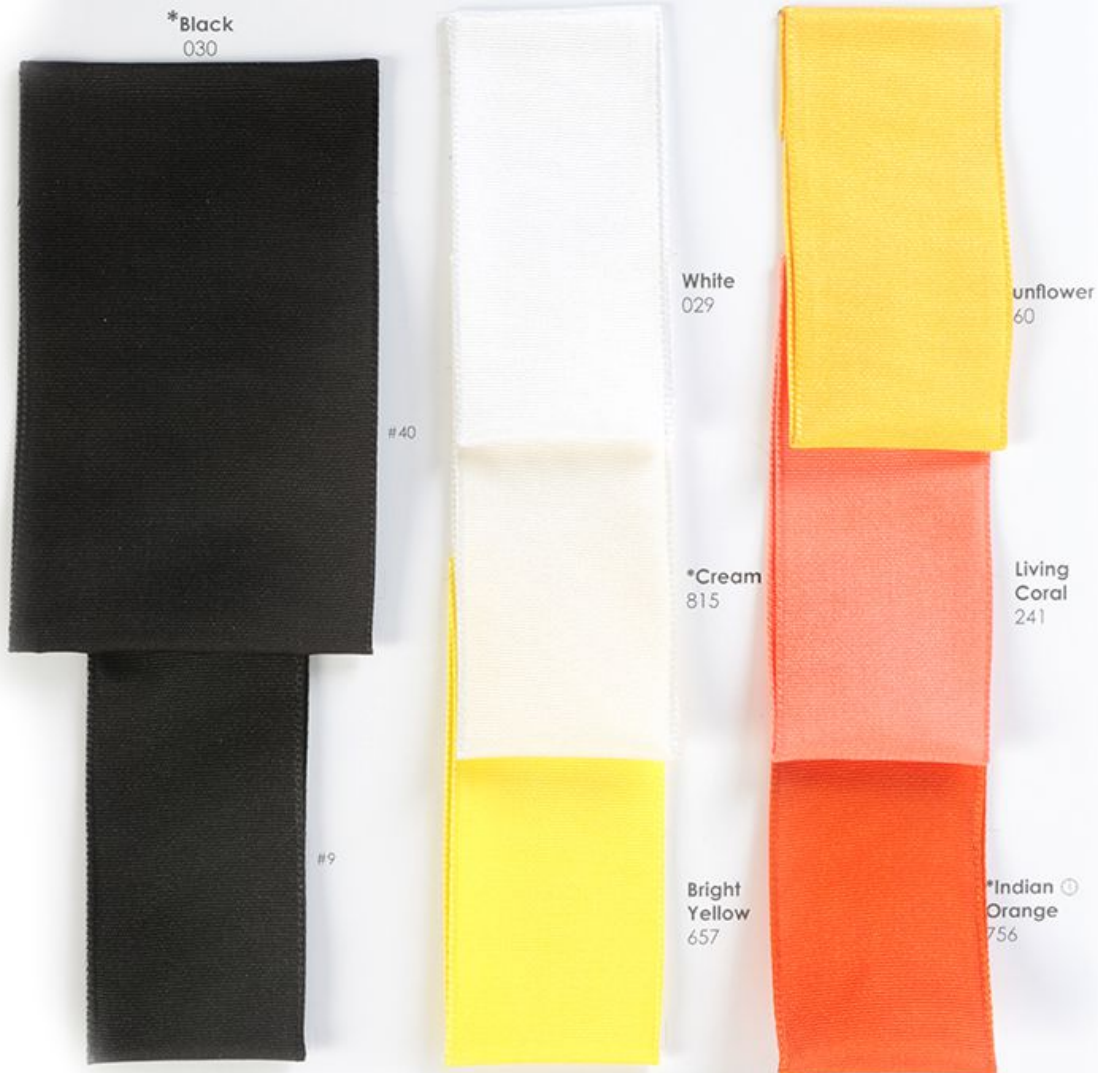

Offray®

WREVOGUE

100% POLYESTER

*Also available in #40 x 15 yd.

⓪ Limited Quantity Available

R.O.E.	PATTERN	PUT-UP	WIDTHS	
WREVOGUELL	16-97055	50 yds./45.7 M	1 1/2"/39mm	#9
WREVOGUELL	16-97055	50 yds./45.7 M	2 1/2"/64mm	#40
WREVOGUE	16-97058	15 yds./13.7 M	2 1/2"/64mm	#40

USA: 1-800-237-9425 FAX: 1-800-233-6150
 International: 1-570-752-5934 FAX: 1-570-752-1014
 *K69705/1 • 2/18 • 1005238

* Also available in #40 x 15 yd.

R.O.E.	PATTERN	PUT-UP	WIDTHS
WREVOGUELL	16-97055	50 yds./45.7 M	1 1/2" / 39mm #9
WREVOGUELL	16-97055	50 yds./45.7 M	2 1/2" / 64mm #40
WREVOGUE	16-97058	15 yds./13.7 M	2 1/2" / 64mm #40

Red
250

Scarlet
260

Cranberry
270

Wine
275

Eggplant
284

Regal
Purple
470

Iris
447

Royal
50

Navy
370

Willow
563

New
Chartreuse
546

Kiwi
548

Lt. Pink
117

Shocking
Pink
175